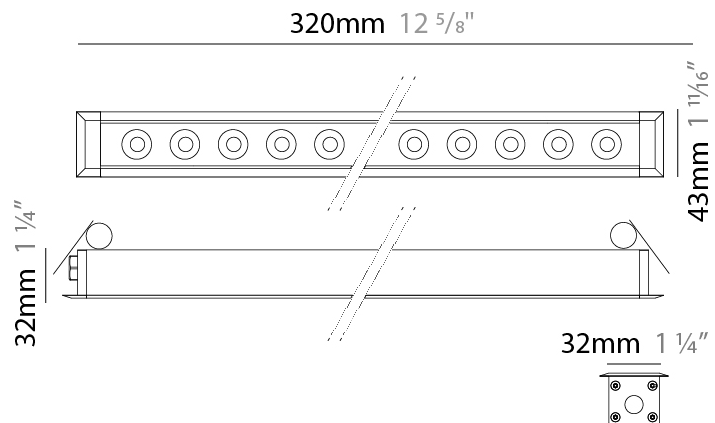

1. To build a product code in our configurator select the specify button on the base model # product page
2. To build a manual product code on this datasheet choose from the options listed below in blue font and add the suffix to the base model #

GENERAL

Series: Mini Corniche
Brand: Platek
Division: Exterior
Mounting Type: Recessed
Mounting Location: Ceiling
Subcategory: Downlight

PHYSICAL

Shape: Rectangle
Length (mm): 320
Length (in): 12 5/8
Width (mm): 43
Width (in): 1 7/16
Height (mm): 32
Height (in): 1 1/4
Ceiling Thickness (mm): 2 - 13
Ceiling Thickness (in): 1/16 - 1/2
Light Distribution: Downlight
Weight (kg): 0.8
Weight (lbs): 1.76
Diffuser: Clear tempered glass
Gasket: Gore-Tex valve to prevent condensation
Fixture Finish: [BLK](#) / [WHI](#) / [GRY](#) / [COR](#) / [ANT](#) / [BRZ](#)
Fixture Material: Extruded Aluminum
Cut-out Measurements: 36mm / 1 7/16" x 310mm / 12 3/16"

ELECTRICAL

Lamp Type: LED
Total Output Wattage (W): 11.5
Dimming: Bluetooth technology or DMX
Control Gear: DMX
Driver Included: No
Driver Location: Remote
Driver Type: Constant Current - Universal
Driver Class: Class 2
Input Voltage (V): 120 - 277
Constant Current (MA): 500

LED

Number of LEDs: 8
Color Temperature (°K): RGBW
CRI: >80 CRI
Lamp Life (hrs): 60000
Special LEDs offerings: RGBW

OPTICAL

Optic°: [26](#) / [40](#) / [ELL](#)

RATINGS AND CERTIFICATIONS

Certified By: Certified for North American Standards
IP rating: IP65
IK Rating: IK07
Bug Rating: B1 U0 G0